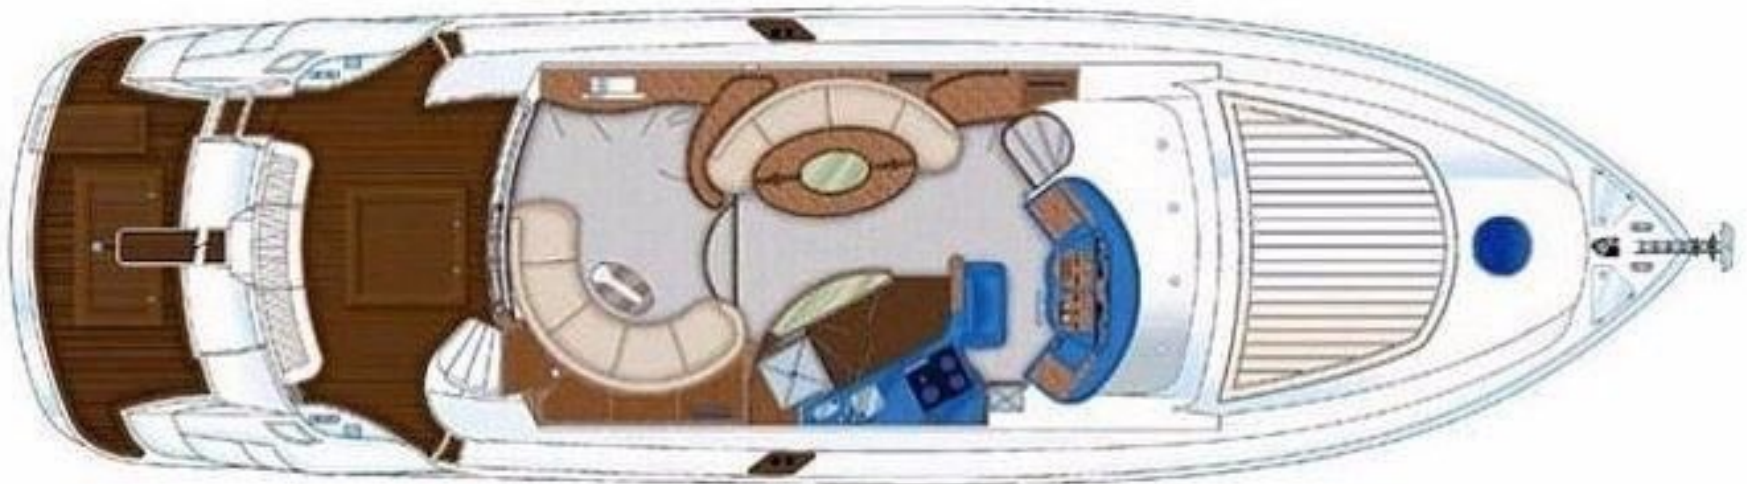

TOMI II

BEST YACHTS
MALDIVES

info@bestyachtsmaldives.com

AICON 56

TOMI II

SPECIFICATIONS

Type	Aicon 56
Built	2007
Length	17.4 M (56 FT)
Beam	4.8 M (16 FT)
Draft	2.8 M (9 FT)
GT	31,570
Hull	Fiber
Engines	Caterpillar x2
Generators	Kohler x1
Speeds	20 Knots (cruising)
Fuel capacity	2500 Ltr
Cabins	2 Double - 1 Twin
Guests by day trip	16
Guests by overnight	6
Crew	3
Flag	Maldivian