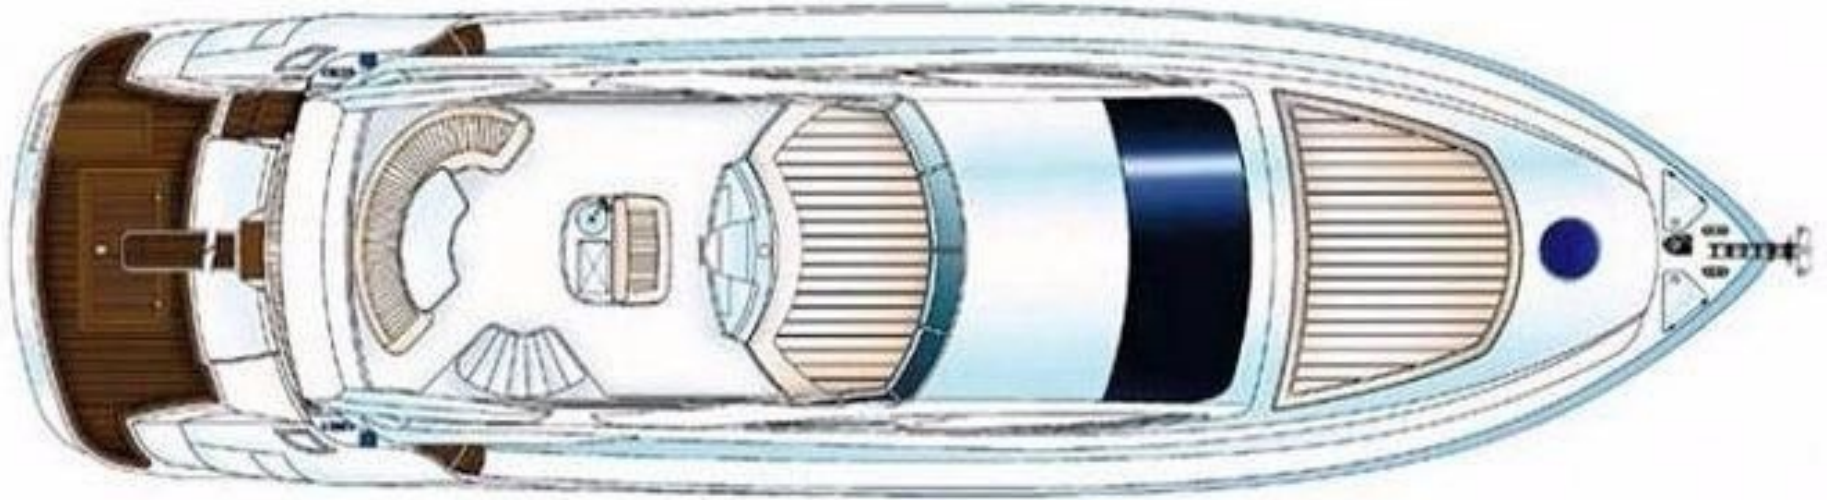

TOMI II

BEST YACHTS
MALDIVES

info@bestyachtsmaldives.com

AICON 56

TOMI II

SPECIFICATIONS

Type	Aicon 56
Built	2007
Length	17.4 M (56 FT)
Beam	4.8 M (16 FT)
Draft	2.8 M (9 FT)
GT	31,570
Hull	Fiber
Engines	Caterpillar x2
Generators	Kohler x1
Speeds	20 Knots (cruising)
Fuel capacity	2500 Ltr
Cabins	2 Double - 1 Twin
Guests by day trip	16
Guests by overnight	6
Crew	3
Flag	Maldivian