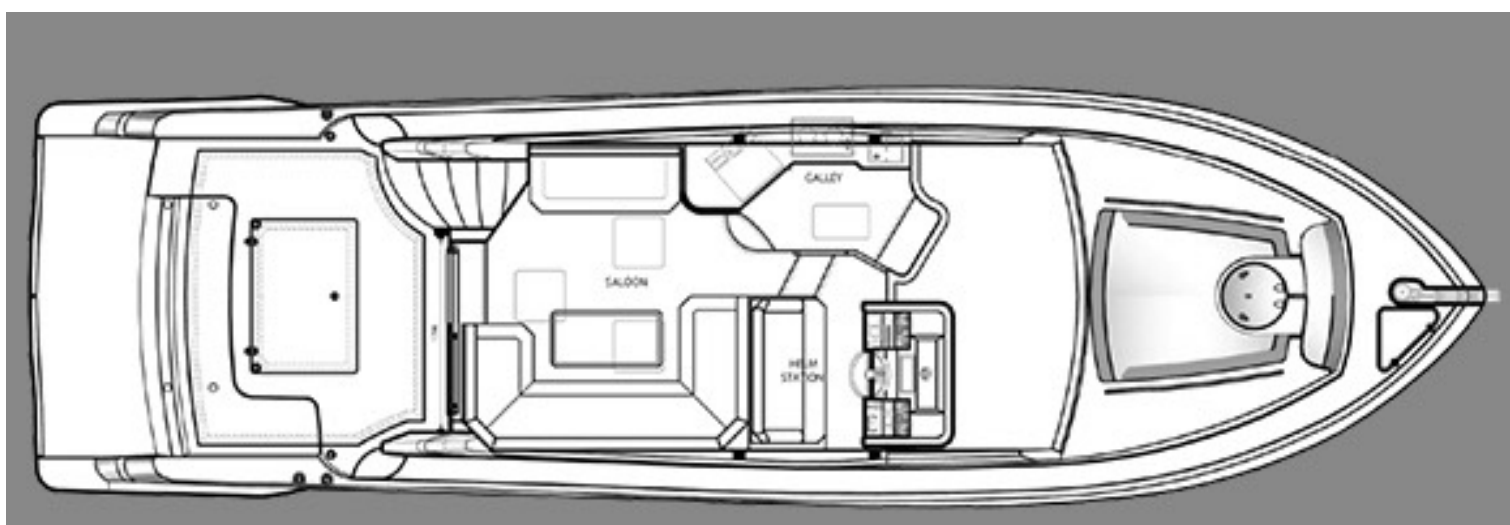

ORYX 40

BEST YACHTS
MALDIVES

info@bestyachtsmaldives.com