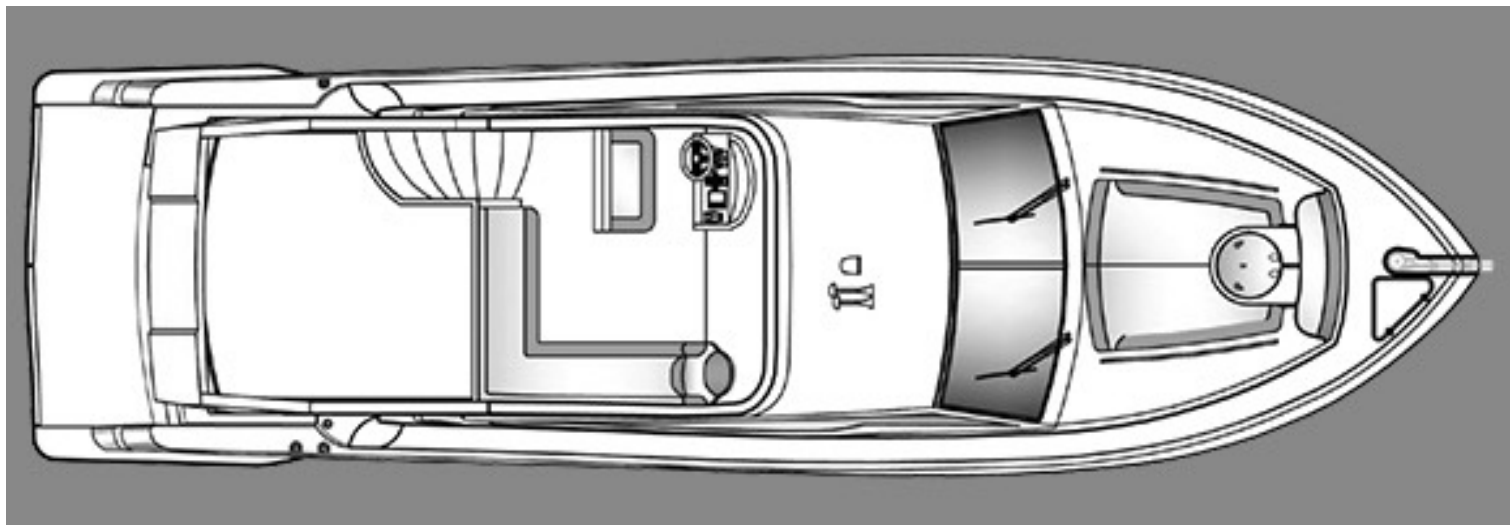

ORYX 40

BEST YACHTS
MALDIVES

info@bestyachtsmaldives.com