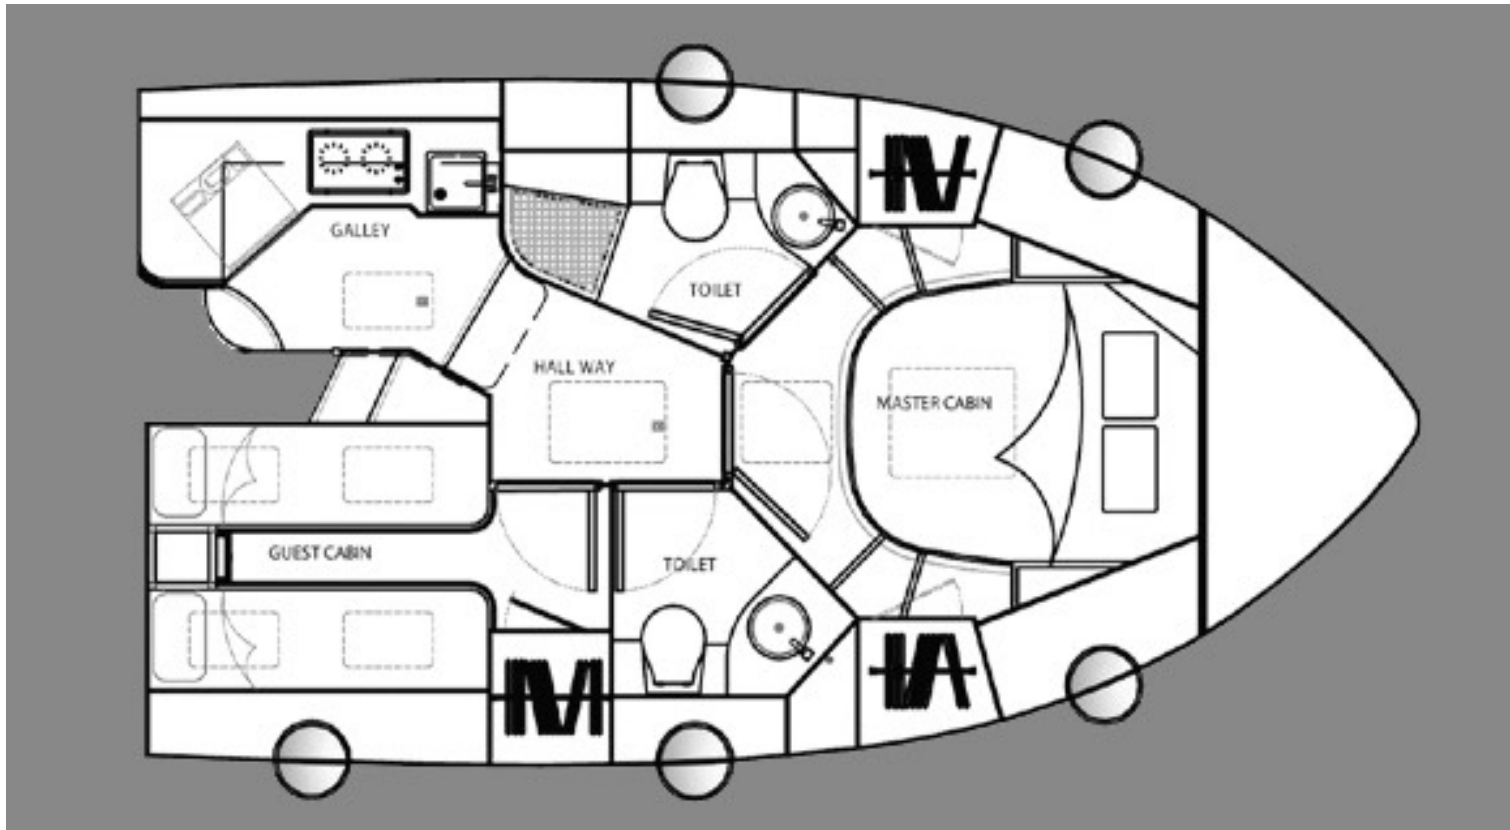

ORYX 40

BEST YACHTS
MALDIVES

info@bestyachtsmaldives.com